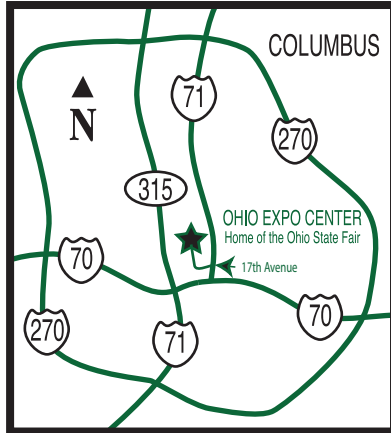

DIRECTIONS TO LAUSCHE BUILDING, OHIO EXPO CENTER

I-71 FROM
CLEVELAND, OHIO

I-70 FROM
INDIANAPOLIS, INDIANA

I-70 FROM
WHEELING, WEST VIRGINIA

I-71 FROM
CINCINNATI, OHIO

**EXIT AT 17TH AVENUE EXIT #111 NORTH BOUND OR SOUTH BOUND.
17TH AVENUE EXIT PROVIDES EASY ACCESS TO LAUSCHE BUILDING.**